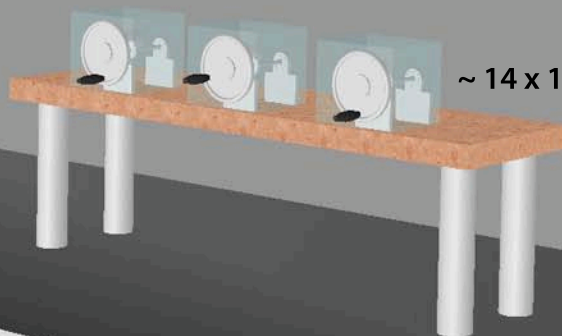

~ 24 inch "diameter" shapes

Note:
Drawing *not* to scale; positions and details are not finalized.

~ 14 x 16 x 14 inch generator enclosures

TechnoFrolics
11 Miller St., Somerville, MA 02143
Phone 617.441.8870 Fax 617.441.8872
Email david@technofrolics.com
www.technofrolics.com